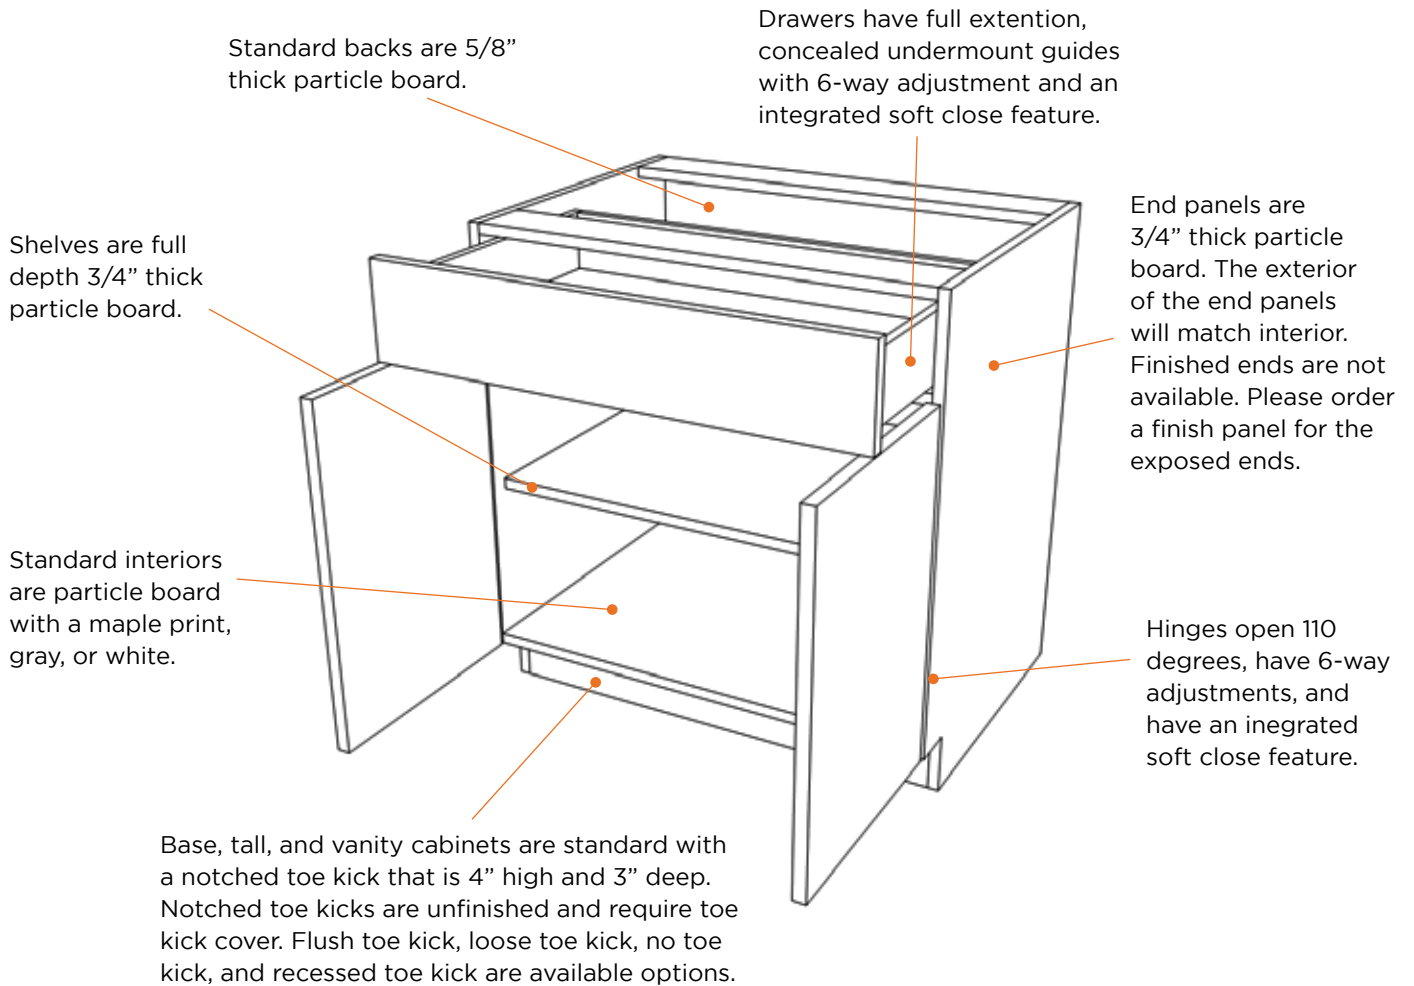

VISTA COLLECTION

CABINET CONSTRUCTION

DRAWER BOX

Dovetail Box

Metal Box

INTERIOR COLOR

**VISTA
COLLECTION**

Can Am Sales
INC.